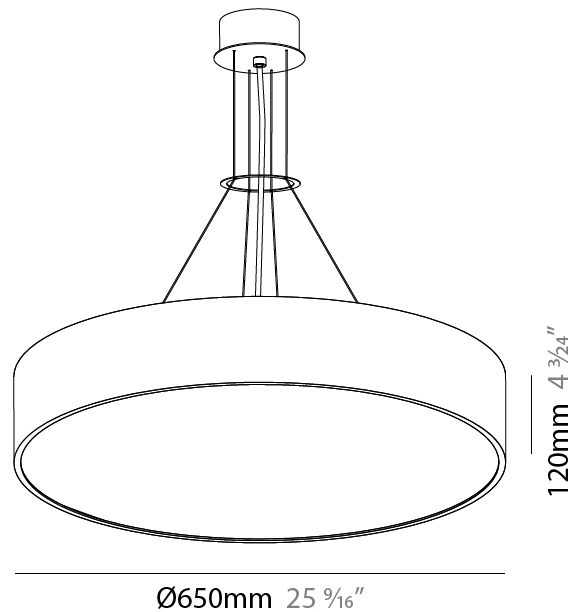

GENERAL

Series: Sign
Brand: Prolicht
Division: Architectural
Mounting Type: Suspension
Mounting Location: Ceiling
Subcategory: Pendant

PHYSICAL

Shape: Round
Diameter (mm): 650
Diameter (in): 25 ³/₁₆
Depth (mm): 120
Depth (in): 4 ³/₄
Max. Overall Height (mm): 2120
Max. Overall Height (in): 83 ⁷/₁₆
Light Distribution: Direct / Indirect
Weight (kg): 8.8
Weight (lbs): 19.4
Diffuser: PMMA - Opal or Micro-Prism
Fixture Finish: SSR / BKV / CWI / CRY / HAB / UFT / ITA / RUA / FTG / MYG / LOD / PUS / FRO / FUP / KIA / POP / BLS / SPG / MEY / GOH / GUM / CHC / COM / ABZ / JAG / OBR / MOS / ROR
Fixture Material: Extruded Aluminum / Steel
Cable Details: 2000mm or 6000mm Transparent Cable

ELECTRICAL

Lamp Type: LED (Zhaga Standard)
Input Wattage (W): 66.5/18.6
Total Output Wattage (W): 57/16
Dimming: Tri-Mode (Non-Dimming and Phase Dimming (120Vac only) and 0-10V Dimming)
Driver Included: Yes
Driver Location: Integrated
Driver Type: Constant Current - Universal
Driver Class: Class 2
Input Voltage (V): 120 - 277
Constant Current (MA): 500/700

LED

Color Temperature (°K): 2700 / 3000 / 3500 / 4000
Max. Delivered Lumen (lm): 9430 / 10035 / 10240
CRI: >80 CRI
Efficiency (%): 86
Lamp Life (hrs): 50000

OPTICAL

RATINGS AND CERTIFICATIONS

Certified By: Certified for North American Standards
IP rating: IP20