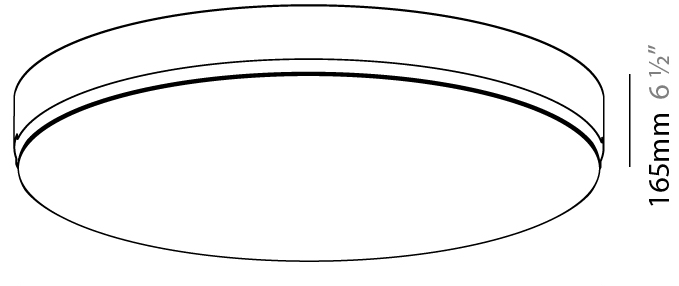

GENERAL

Series: Sign
Brand: Prolicht
Division: Architectural
Mounting Type: Trimless
Mounting Location: Ceiling
Subcategory: Ambient

PHYSICAL

Shape: Round
Diameter (mm): 630
Diameter (in): 24 13/16
Height (mm): 165
Height (in): 6 1/2
Light Distribution: Direct
Weight (kg): 8.3
Weight (lbs): 18.298
Diffuser: PMMA - Opal
Fixture Material: Extruded Aluminum / Steel
Cut-out Measurements: 655mm / 25 13/16"
Upon Request: Unique Sizes Unique Ceiling Thickness Unique Mounting Depth Spot Inserts

ELECTRICAL

Lamp Type: LED (Zhaga Standard)
Input Wattage (W): 66.5
Total Output Wattage (W): 57
Dimming: [Tri-Mode (Non-Dimming and Phase Dimming (120Vac only) and 0-10V Dimming)](#)
Driver Included: Yes
Driver Location: Integrated
Driver Type: Constant Current - Universal
Driver Class: Class 2
Input Voltage (V): 120 - 277
Constant Current (MA): 500

LED

[Color Temperature (°K): 2700 / 3000 / 3500 / 4000](#)
Max. Delivered Lumen (lm): 5535 / 6194 / 6358 / 6594
Nominal Lumen (lm): 7410 / 8292 / 8512 / 8828
CRI: >80 CRI
Efficiency (%): 65% (5mm Perspex)|74%
Lamp Life (hrs): 50000
Upon Request: RGB-W Tunable White Special Color Temperature CRI90

OPTICAL

RATINGS AND CERTIFICATIONS

Certified By: Certified for North American Standards
IP rating: IP20

PROJECT
TYPE
SPECIFIER
QUANTITY
DATE

Ø 630mm 24 13/16"

165mm 6 1/2"